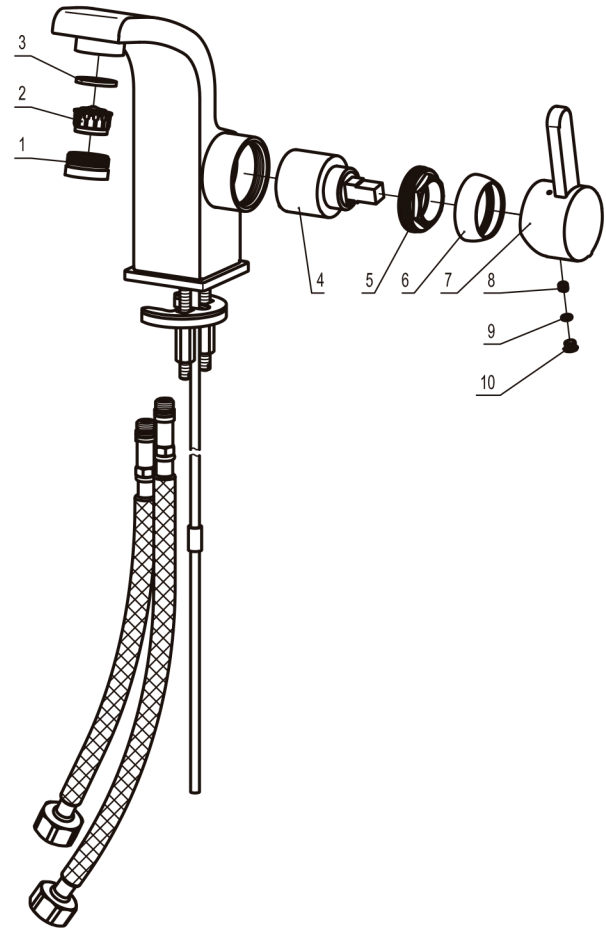

DIAGRAM NUMBER	DAX SKU	TITLE DESCRIPTION
1	FH TQ41-02	Spout inner collar
2	FH TQ-07G	M24 aerator
3	FH 2123-28	Spout washer
4		Ø1-3/8" cartridge
5	FH DB-13	Locknut
6	FH DB-14	Decorative ring
7	FH D56-01H	Handle
8	FH TJ-30504	M5X4 Internal Hex flat end locking screw
9	MF 0615	Ø3x1.5 "O" ring
10	FH D38A-02	Decoration cap